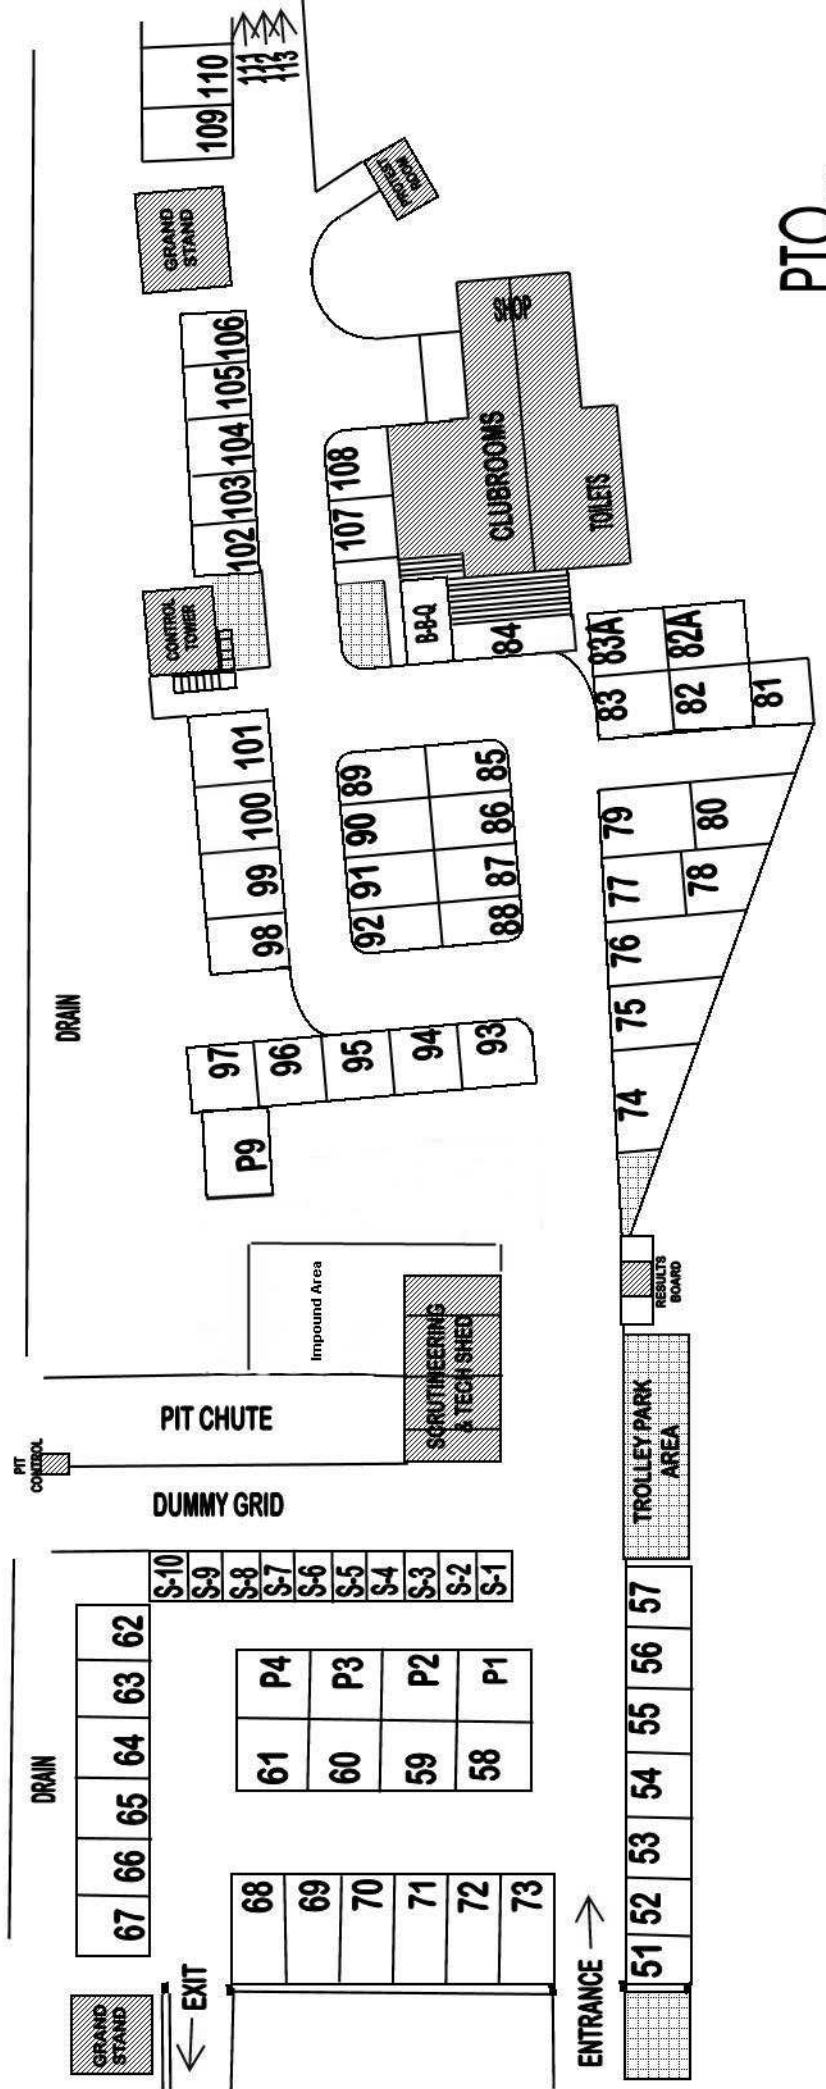

TRACK ADDRESS:
Fagans Valley Raceway
Alley Rd, Te Puke

POSTAL ADDRESS:
PO Box 10028
Tauranga

TRACK LAYOUT

TRACK

PTO...